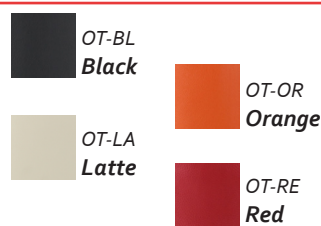

AVAILABLE COLOURS

PRODUCT DESCRIPTION

Vinyl upholstered
Stainless steel base

DIMENSIONS

Seat Diameter (D): 40cm
Height (H): 45cm