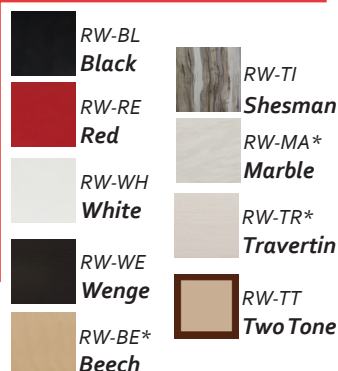

AVAILABLE COLOURS

PRODUCT DESCRIPTION

Werzalit square table top
Black aluminium Roma base included
Waterproof Commercial quality
UV treated German patented technology
Heat resistant Made in Europe

DIMENSIONS

Table Top (S): Available in 600x600mm, 700x700mm and 800x800mm
Height (H): 720mm to floor
*Not available in 800mm x 800mm