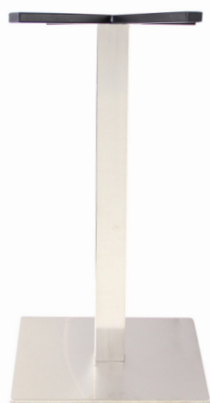

Stainless Steel Fixed Table Base

PRODUCT DESCRIPTION

304 stainless steel
Easy to assemble
Attaches easily to a wide variety of table tops
Bolts into the ground

Product code: TTB-IGB

DIMENSIONS

Height (H): 72cm

Circular Stainless Steel Base

PRODUCT DESCRIPTION

304 stainless steel
Easy to assemble
Attaches easily to a wide variety of table tops
Screws included to attach to table tops

Product code: TBB-SSC

DIMENSIONS

Base Diameter (B): 45cm
Height (H): 72cm

Square Stainless Steel Base

PRODUCT DESCRIPTION

201 stainless steel
Easy to assemble
Attaches easily to a wide variety of table tops
Screws included to attach to table tops