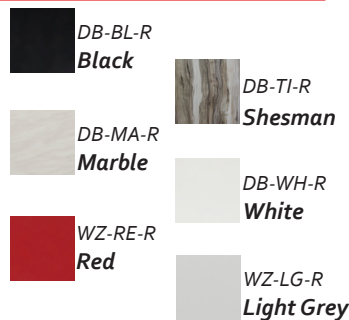

Product code: STB-SS

DIMENSIONS

Base (B): 38cm square
Height (H): 72cm

Complete Tables

600mm Round Werzalit Dry Bar

AVAILABLE COLOURS

PRODUCT DESCRIPTION

Werzalit 600mm round table top
 Marielle dry bar base included
 Waterproof
 UV treated
 Heat resistant