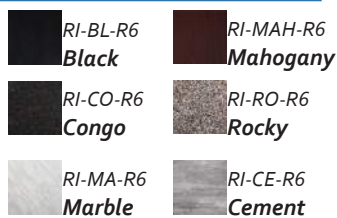

AVAILABLE COLOURS

PRODUCT DESCRIPTION

Isotop 600mm round table top
Silver Roma table base
Waterproof
UV treated
Heat resistant

DIMENSIONS

Table top: 600mm diameter, 35mm thick
Base: 720mm tall, 670mm span