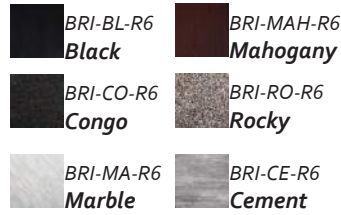

AVAILABLE COLOURS

PRODUCT DESCRIPTION

Isotop 600mm round table top
Matte black Roma table base
Waterproof
UV treated
Heat resistant

DIMENSIONS

Table top: 600mm diameter, 35mm thick
Base: 720mm tall, 670mm span